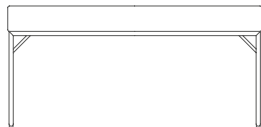

Pause

Design by Allermuir

Pause is a contemporary modular seating system comprising benches, single and two seat units, stools, tables and screen. It works as individual pieces or in modular layouts to create waiting, working or relaxing environments.

Therefore lending itself to a host of applications across corporate or hospitality marketplaces.

PSB154H

Design Allermuir

Our team of talented in house designers are responsible for creating elegant, innovative furniture designs which not only look beautiful, but minimize the impact on the world around us.