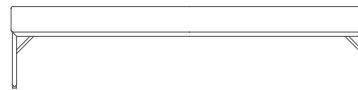

Pause

Design by Allermuir

Pause is a contemporary modular seating system comprising benches, single and two seat units, stools, tables and screen. It works as individual pieces or in modular layouts to create waiting, working or relaxing environments.

Therefore lending itself to a host of applications across corporate or hospitality marketplaces.

PSB214L

Design Allermuir

Our team of talented in house designers are responsible for creating elegant, innovative furniture designs which not only look beautiful, but minimize the impact on the world around us.