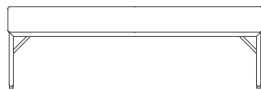

Pause

Design by Allermuir

Pause is a contemporary modular seating system comprising benches, single and two seat units, stools, tables and screen. It works as individual pieces or in modular layouts to create waiting, working or relaxing environments.

Therefore lending itself to a host of applications across corporate or hospitality marketplaces.

PSB154L

Design Allermuir

Our team of talented in house designers are responsible for creating elegant, innovative furniture designs which not only look beautiful, but minimize the impact on the world around us.